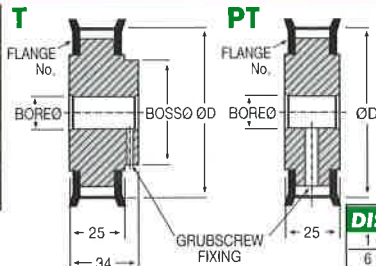

Timing Pulleys

Materials

5mm Pitch : 20mm Wide Belt

STD : Aluminium with Steel or Aluminium Flanges

DISCOUNTS

1 - 5	List Price
6 - 19	- 12%
20 - 39	- 25%
40 - 59	- 33%
60 - 99	- 37%
100 - 200	- 42%

SPECIAL TEETH : between 85 - 280

ALL PULLEYS FLANGED

PART NUMBER	Teeth	PCD mm	Flange No.	ØD mm	Boss Ø mm	Bore Ø mm	PRICE EACH 1-5	PT
10T 5-25	10	15.92	11XL	15.05	12	5	£11.70	£10.62
11T 5-25	11	17.51	11XL	16.65	12	5	£12.19	£11.09
12T 5-25	12	19.10	12XL	18.25	13	5	£12.85	£11.45
13T 5-25	13	20.69	12XL	19.85	13	5	£13.13	£11.93
14T 5-25	14	22.28	14XL	21.45	16	5	£13.58	£12.40
15T 5-25	15	23.87	14XL	23.05	16	6	£14.05	£12.80
16T 5-25	16	25.46	14XL	24.60	16	6	£14.55	£13.23
17T 5-25	17	27.06	16XL	26.20	16	6	£15.18	£13.67
18T 5-25	18	28.65	18XL	27.80	20	6	£15.48	£14.06
19T 5-25	19	30.24	18XL	29.40	20	6	£15.94	£14.50
20T 5-25	20	31.83	20XL	31.00	20	6	£16.44	£14.95
21T 5-25	21	33.42	20XL	32.70	20	6	£16.94	£15.39
22T 5-25	22	35.01	21XL	34.25	20	6	£17.43	£15.81
23T 5-25	23	36.61	22XL	35.85	20	6	£17.89	£16.23
24T 5-25	24	38.20	24XL	37.35	25	6	£18.33	£16.68
25T 5-25	25	39.79	24XL	39.00	25	6	£18.80	£17.09
26T 5-25	26	41.38	24XL	40.60	25	6	£19.31	£17.56
27T 5-25	27	42.97	26XL	42.20	25	6	£19.74	£17.96
28T 5-25	28	44.56	26XL	43.75	25	6	£20.23	£18.42
29T 5-25	29	46.15	28XL	45.35	25	6	£20.70	£18.84
30T 5-25	30	47.75	28XL	46.95	30	8	£21.19	£19.29
31T 5-25	31	49.34	30XL	48.55	30	8	£21.50	£19.73
32T 5-25	32	50.93	16L	50.10	30	8	£22.14	£20.10
33T 5-25	33	52.52	17L	51.70	30	8	£22.61	£20.57
34T 5-25	34	54.11	14H	53.25	30	8	£23.09	£21.01
35T 5-25	35	55.70	14H	54.85	30	8	£23.56	£21.46
36T 5-25	36	57.30	14H	56.45	30	8	£24.00	£21.85